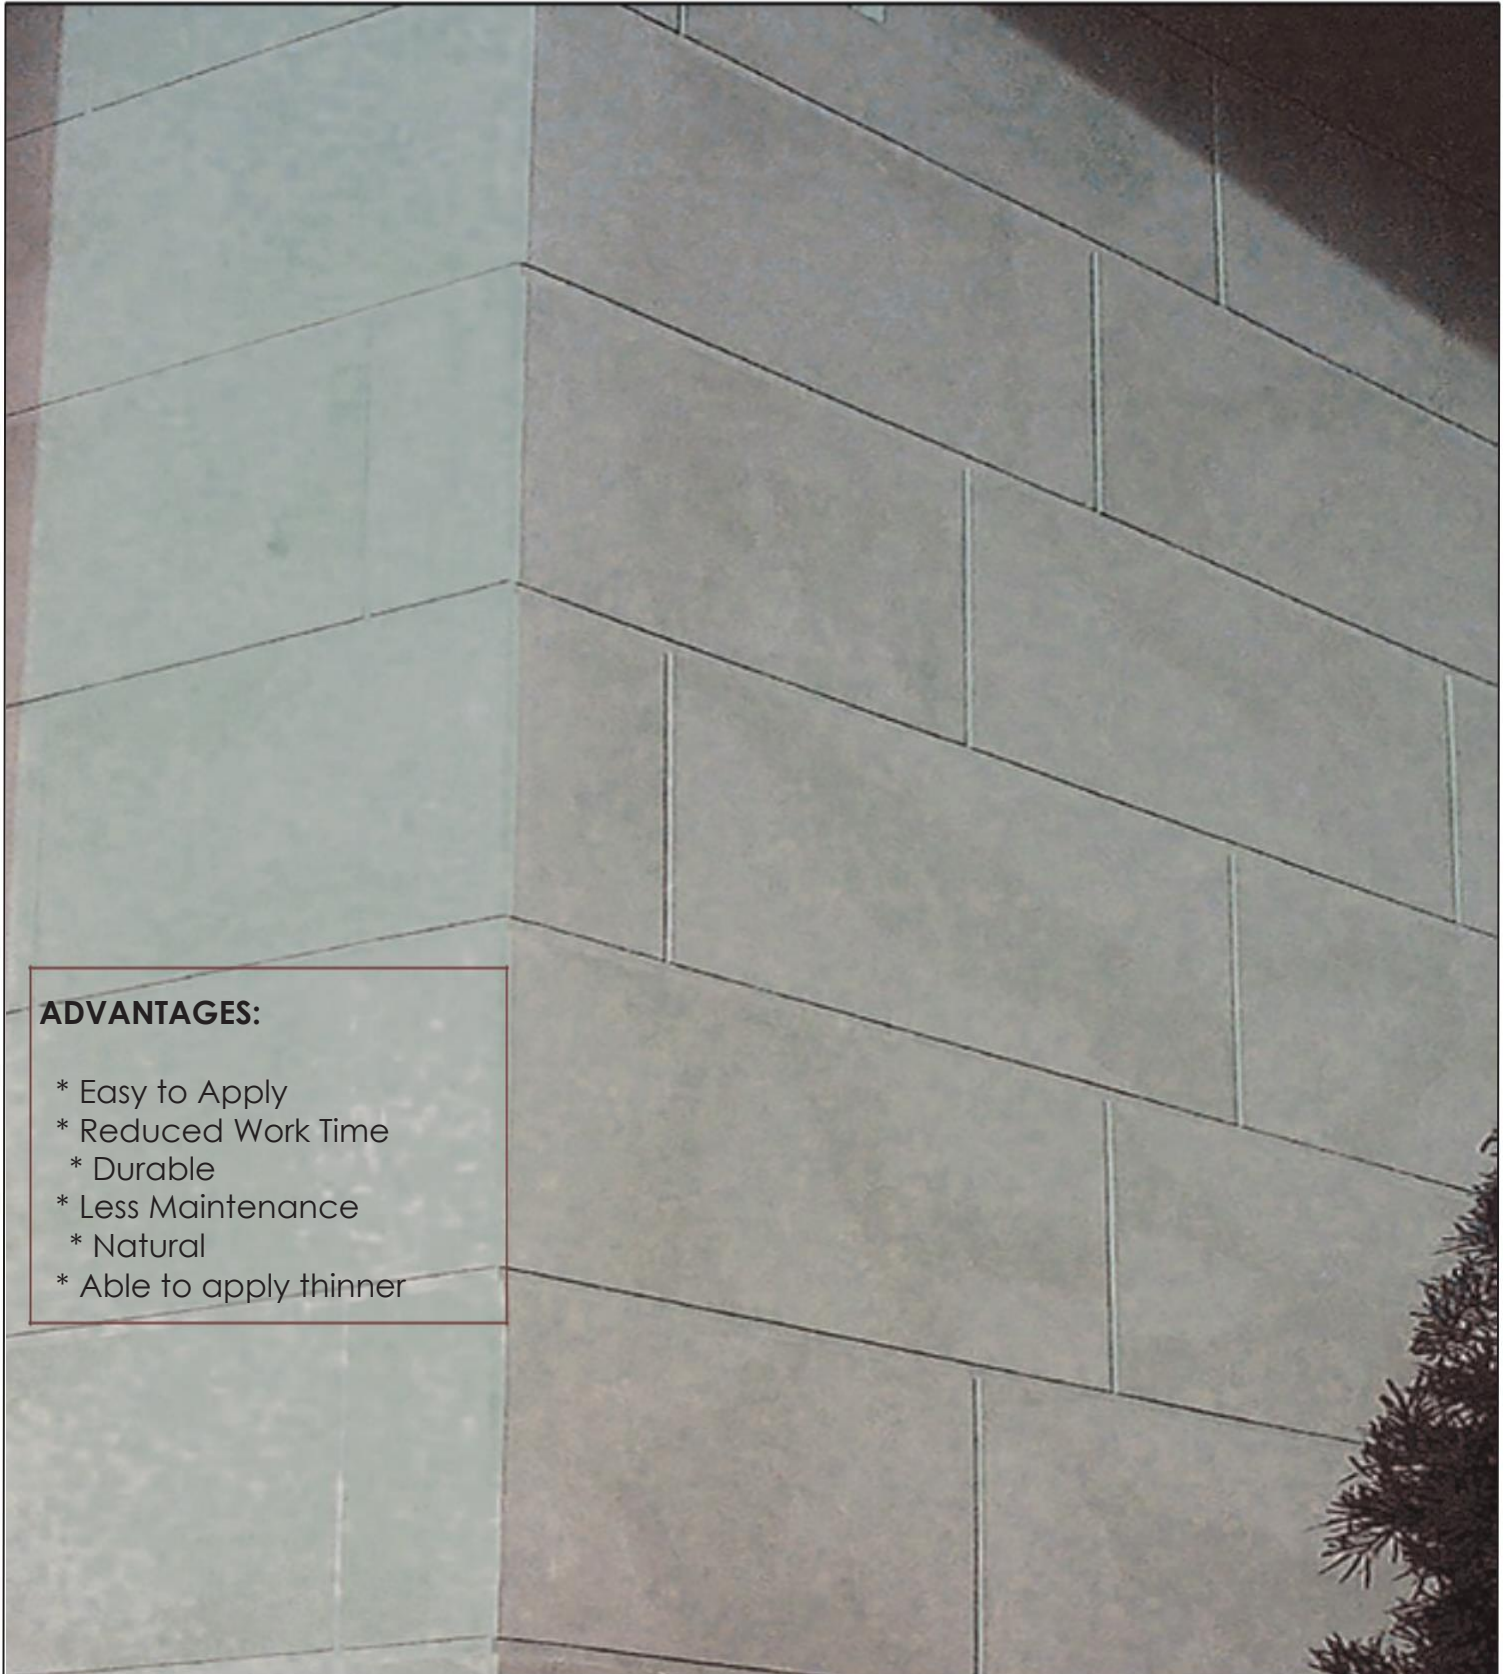

The Art of Limestone.

**ArcusStone**

ArcusMarbleCoat

**ADVANTAGES:**

- \* Easy to Apply
- \* Reduced Work Time
- \* Durable
- \* Less Maintenance
- \* Natural
- \* Able to apply thinner

Floors  
Interior / Exterior

Horizontal  
Surfaces

Showers  
Fireplaces  
Countertops

Vertical surfaces - Exterior / Interior